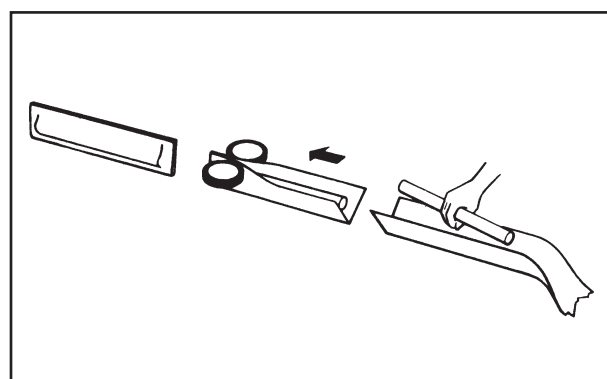

Model 800

SPECIFICATIONS

Model	DIMENSIONS			MAXIMUM SPEED (units per minute)	PACKAGE SIZE (ADJUSTABLE)		ELECTRICAL REQUIREMENTS
	L	D	H		Min.	Max.**	
800-12	188"	35"	52"	Up to 40	2" x 6"	12" x 48"	115 volts, 1 phase, 60 hz., 15 amps.*
800-18	188"	35"	52"	Up to 40	2" x 6"	18" x 48"	115 volts, 1 phase, 60 hz., 15 amps.*

* Also requires an 80 PSIG air connection

**Length with modifications Up to 20'

- Manual or automatic feed with delivery rates of up to 40 units per minute
- Suitable for use with paper or polyethylene
- Package sizes as narrow as 2", as wide as 18"
- 12" and 18" web widths
- Dial in length control system lets the operator vary package length in $\frac{1}{10}$ " increments for utmost economy of material

OPTIONS

- Electric eye cutoff
- Roll printer
- Thermal Transfer PTR
- Labelers
- Batch counter
- Infeed table extension
- Scoring wheel for single-face corrugated