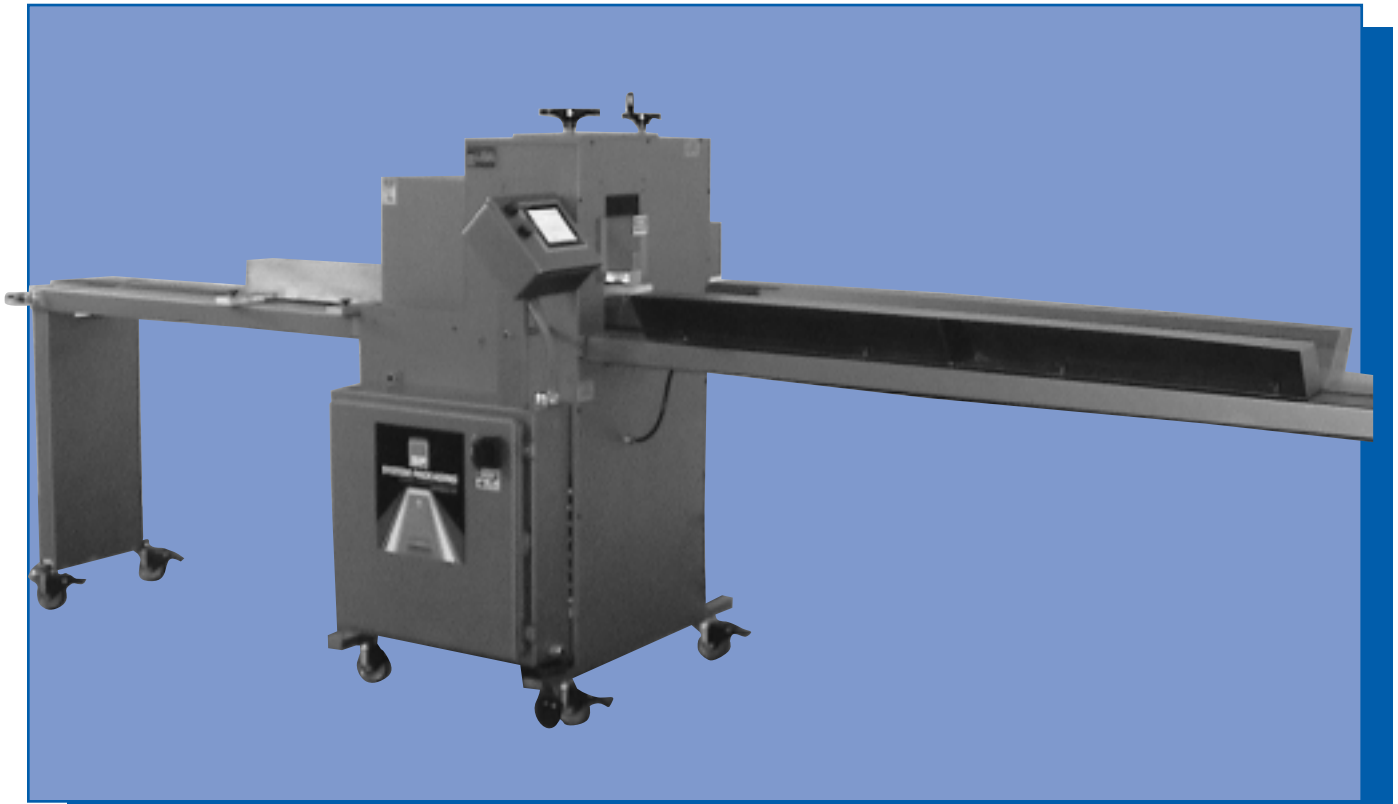

# Model 800

## Model 800\* - Designed for difficult lengthy pieces on a high-volume basis

The Model 800 is a Single Web V Machine ideal for packaging such items as golf clubs, transmission shafts, fishing rods, cutting blades, cabinet/trim moldings, and automotive body moldings. The machine uses one web of cold seal material to complete the package.

Economical in operation, the Model 800 cold seal system requires only modest electrical consumption with no special ventilation or complicated utility connections required.

**SYSTEM PACKAGING**

\*Model above shown with optional extended infeed table.